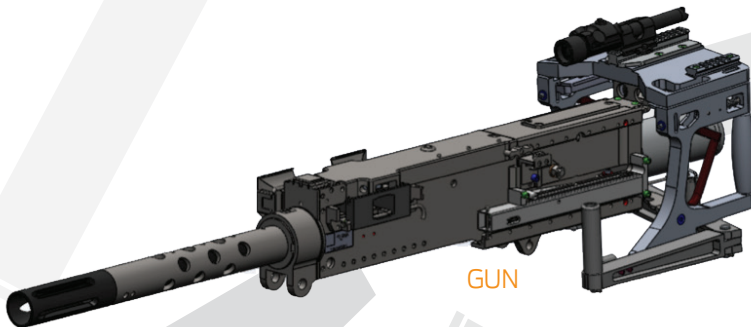

TRAIN LIKE YOU FIGHT...

ACME WORLDWIDE ENTERPRISES

1710 RANDOLPH COURT SE
ALBUQUERQUE NM, 87106
(505) 243-0400

WWW.ACME-WORLDWIDE.COM

GAU-21 .50 Caliber

COMPLETE REPLICA WEAPON SYSTEM INCLUDES:

- Replica Weapon – Ultra realistic GAU-21 weapon with sensors
- Gun Active Recoil (GAR®) Cradle – Weapon Cradle with integral, patented, all-electric, full-force, full-rate-of-fire recoil
- Electronics Chassis – Provides power and electronic drives for gun sensor and recoil system.
- Weapon Mount – Can be a tripod or specific vehicle or aircraft mount.
- Power and Signal Cables – Standard 25' Cables allow weapon training away from remotely located electronics and power source.

SENSORS

- Trigger
- Charging Handle
- Top Cover
- Ammo Present
- Safety
- Bolt Back

OPTIONS

- Muzzle Flash
- Jam Round Light
- Barrel Removal
- Replica Laser
- Ammo Chute
- Charging Cable

ENCODERS

- Azimuth Position
- Elevation Position

MALFUNCTIONS

- Misfire
- Jam
- Runaway
- Cookoff
- Sluggish Fire

POWER USED

- 220VAC
- Single Phase
- 20-Amp
- 60Hz

GUN

GAR®

CHASSIS

Realistic replica is a non-gun, not a firearm, and can't be made to load or fire a round. Replica emulates form, function, grips, controls, weight, and balance. Inert ammo can be fed into the body.