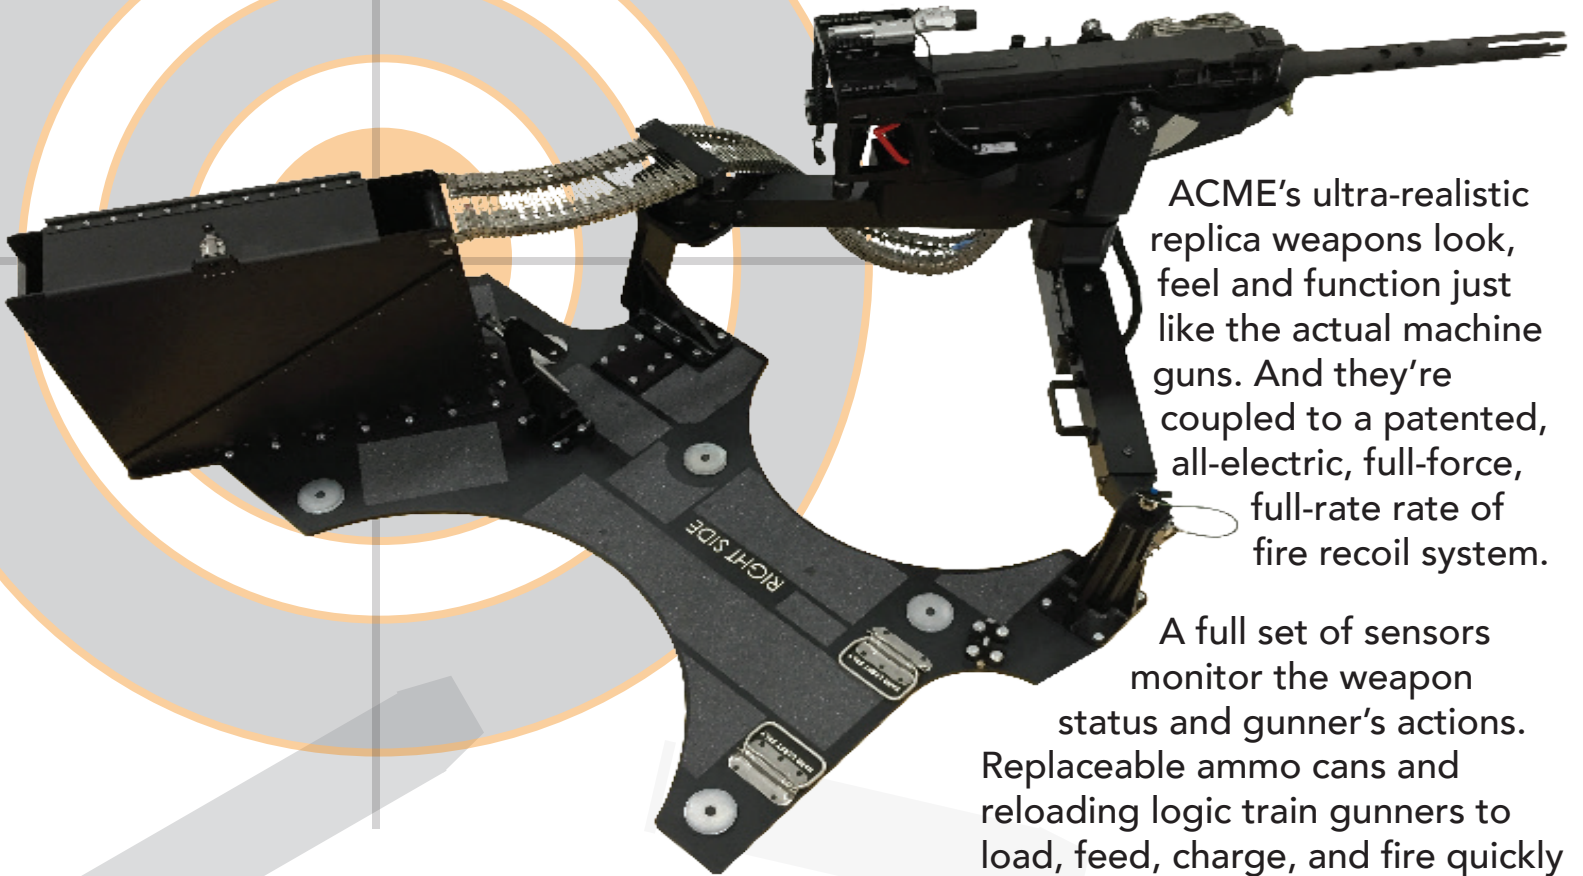

ACME WORLDWIDE ENTERPRISES

1710 RANDOLPH COURT SE
ALBUQUERQUE NM, 87106
(505) 243-0400

WWW.ACME-WORLDWIDE.COM

GAU-21

REPLICA WEAPON TRAINING SYSTEMS

PATENT # 8827709 E1

ACME's ultra-realistic replica weapons look, feel and function just like the actual machine guns. And they're coupled to a patented, all-electric, full-force, full-rate rate of fire recoil system.

A full set of sensors monitor the weapon status and gunner's actions. Replaceable ammo cans and reloading logic train gunners to load, feed, charge, and fire quickly and correctly.

Insertable jams, runaways, sluggish fire, and misfires prepare gunners to deal with worst-case weapon issues.

TRAIN LIKE YOU FIGHT...

ACME WORLDWIDE ENTERPRISES

1710 RANDOLPH COURT SE
ALBUQUERQUE NM, 87106
(505) 243-0400

WWW.ACME-WORLDWIDE.COM

GAU-21 .50 Caliber

COMPLETE REPLICA WEAPON SYSTEM INCLUDES:

- Replica Weapon – Ultra realistic GAU-21 weapon with sensors
- Gun Active Recoil (GAR®) Cradle – Weapon Cradle with integral, patented, all-electric, full-force, full-rate-of-fire recoil
- Electronics Chassis – Provides power and electronic drives for gun sensor and recoil system.
- Weapon Mount – Can be a tripod or specific vehicle or aircraft mount.
- Power and Signal Cables – Standard 25' Cables allow weapon training away from remotely located electronics and power source.

MALFUNCTIONS

- Misfire
- Jam
- Runaway
- Cookoff
- Sluggish Fire

POWER USED

- 220VAC
- Single Phase
- 20-Amp
- 60Hz

GUN

GAR®

CHASSIS

Realistic replica is a non-gun, not a firearm, and can't be made to load or fire a round. Replica emulates form, function, grips, controls, weight, and balance. Inert ammo can be fed into the body.