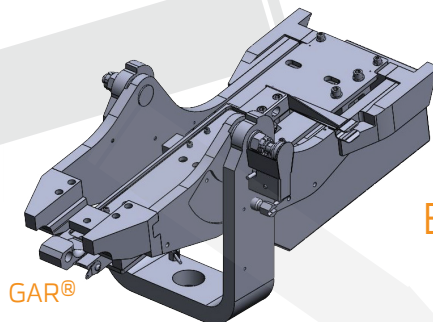

SENSORS

- Trigger
- Charging Handle
- Top Cover
- Ammo Present
- Safety
- Bolt Back

OPTIONS

- Muzzle Flash
- Jam Round Light
- Barrel Removal
- Replica Laser
- Ammo Chute
- Charging Cable

ENCODERS

- Azimuth Position
- Elevation Position

MALFUNCTIONS

- Misfire
- Jam
- Runaway
- Cookoff
- Sluggish Fire

POWER USED

- 220VAC
- Single Phase
- 20-Amp
- 60Hz

GUN

GAR®

CHASSIS

Realistic replica is a non-gun, not a firearm, and can't be made to load or fire a round. Replica emulates form, function, grips, controls, weight, and balance. Inert ammo can be fed into the body.