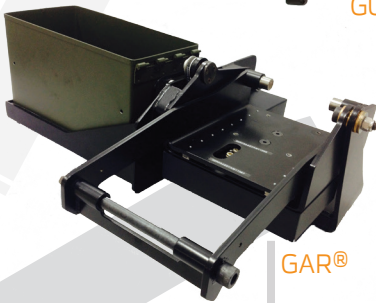

TRAIN LIKE YOU FIGHT...

ACME WORLDWIDE ENTERPRISES

1710 RANDOLPH COURT SE
ALBUQUERQUE NM, 87106
(505) 243-0400

WWW.ACME-WORLDWIDE.COM

M240 & 7.62mm Variants

COMPLETE REPLICA WEAPON SYSTEM INCLUDES:

- Replica Weapon – Ultra realistic M240 weapon with sensors
- Gun Active Recoil (GAR®) Cradle – Weapon Cradle with integral, patented, all-electric, full-force, full-rate-of-fire recoil
- Electronics Chassis – Provides power and electronic drives for gun sensor and recoil system.
- Weapon Mount – Can be a tripod or specific vehicle or aircraft mount.
- Power and Signal Cables – Standard 25' Cables allow weapon training away from remotely located electronics and power source.

GUN

GAR®

CHASSIS

SENSORS

- Trigger
- Charging Handle
- Top Cover
- Ammo Feed
- Ammo Present
- Safety
- Bolt Back

OPTIONS

- Muzzle Flash
- Jam Round Light
- Barrel Removal
- Replica Laser
- Gas Knob Sensor
- Spade Grip
- Buttstock