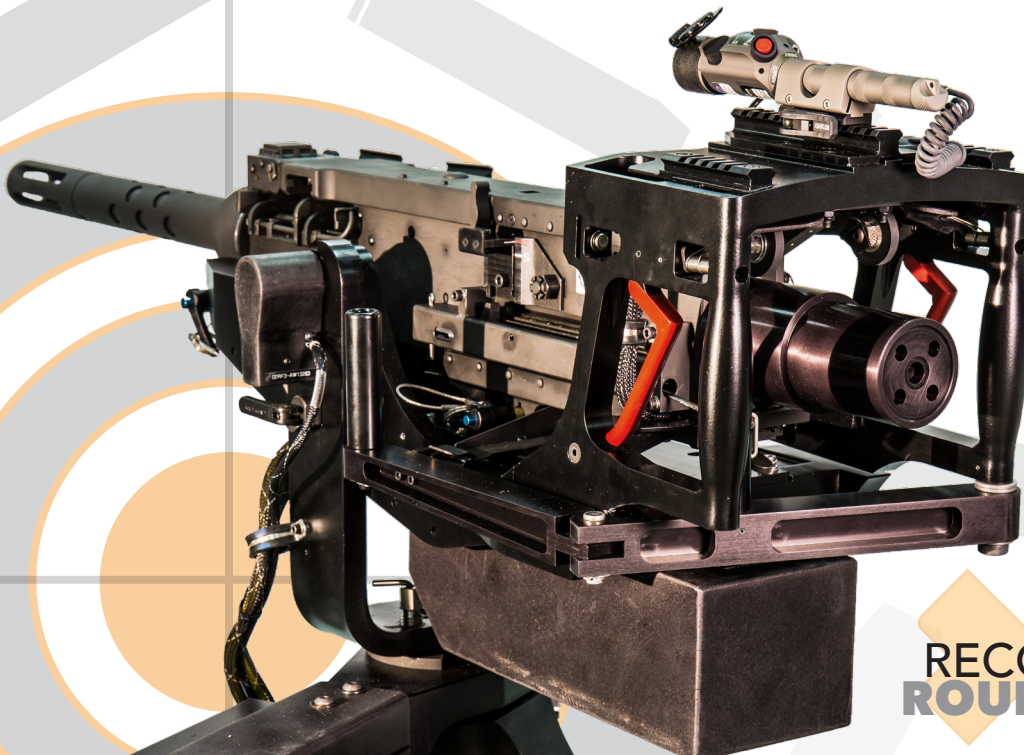

ACME WORLDWIDE ENTERPRISES
1710 RANDOLPH COURT SE
ALBUQUERQUE NM, 87106
(505) 243-0400

WWW.ACME-WORLDWIDE.COM

GAU-21 .50 Caliber

COMPLETE REPLICATOR WEAPON SYSTEM INCLUDES:

- Replica Weapon – Ultra realistic GAU-21 weapon with sensors
- Gun Active Recoil (GAR®) Cradle – Weapon Cradle with integral, patented, all-electric, full-force, full-rate-of-fire recoil
- Electronics Chassis – Provides power and electronic drives for gun sensor and recoil system
- Weapon Mount – Can be a tripod or specific vehicle or aircraft mount.
- Power and Signal Cables – Standard 25' Cables allow weapon training away from remotely located electronics and power source
- Technical Data Package – Standard Operations & Maintenance Manual, Interface Control Document, Acceptance Test Procedures
- Warranty – One-year, Return-to-Factory warranty protects the product

NOT AN ACTUAL WEAPON!

Realistic replica is a non-gun, not a firearm, and can't be made to load or fire a round. Replica emulates form, function, grips, controls, weight, and balance. Inert ammo can be fed into the body.

SENSORS

- Trigger
- Charging Handle
- Top Cover
- Ammo Present
- Safety
- Bolt Back

OPTIONS

- Muzzle Flash
- Jam Round Light
- Barrel Removal
- Replica Laser
- Ammo Chute
- Charging Cable

ENCODERS

- Azimuth
- Elevation

MALFUNCTIONS

- Misfire
- Jam
- Runaway
- Cookoff
- Sluggish Fire

POWER USED

- 220VAC
- Single Phase
- 20-Amp
- 60 HZ

RECOILS AT 950-1100
ROUNDS PER MINUTE