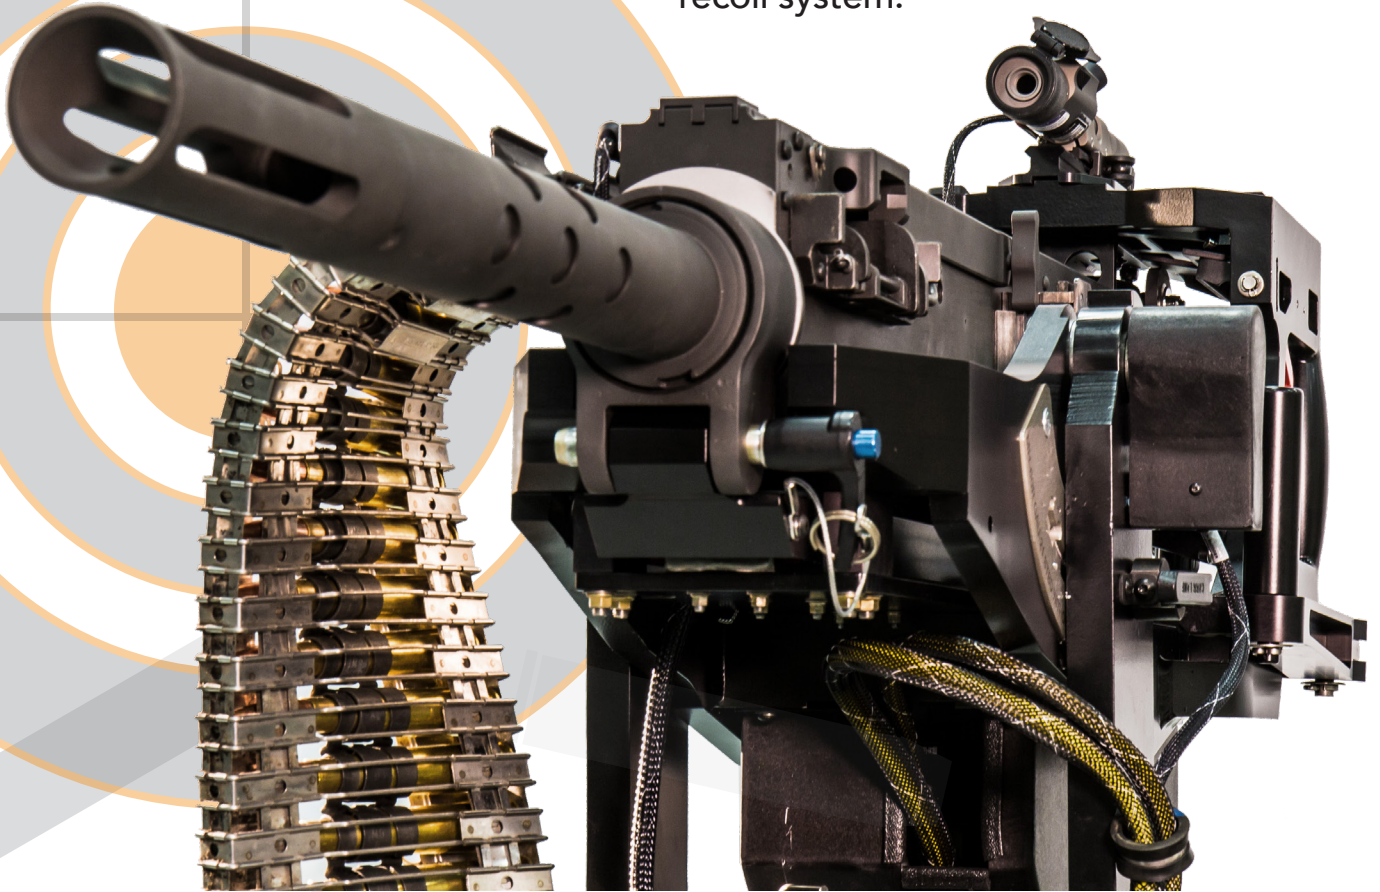

# GAU-21

REPLICA WEAPON TRAINING SYSTEMS  
GAR® PATENT # 8690575 B1

ACME's ultra-realistic replica weapons look, feel and function just like the actual machine guns. And they're coupled to a patented, all-electric, full-force, full-rate rate of fire recoil system.

A full set of sensors monitor the weapon status and gunner's actions. Replaceable ammo cans and reloading logic train gunners to load, feed, charge, and fire quickly and correctly.

Insertable jams, runaways, sluggish fire, and misfires prepare gunners to deal with worst-case weapon issues.

## COMPLETE REPLICATOR WEAPON SYSTEM INCLUDES:

- Replica Weapon – Ultra realistic GAU-21 weapon with sensors
- Gun Active Recoil (GAR®) Cradle – Weapon Cradle with integral, patented, all-electric, full-force, full-rate-of-fire recoil
- Electronics Chassis – Provides power and electronic drives for gun sensor and recoil system
- Weapon Mount – Can be a tripod or specific vehicle or aircraft mount.
- Power and Signal Cables – Standard 25' Cables allow weapon training away from remotely located electronics and power source
- Technical Data Package – Standard Operations & Maintenance Manual, Interface Control Document, Acceptance Test Procedures
- Warranty – One-year, Return-to-Factory warranty protects the product