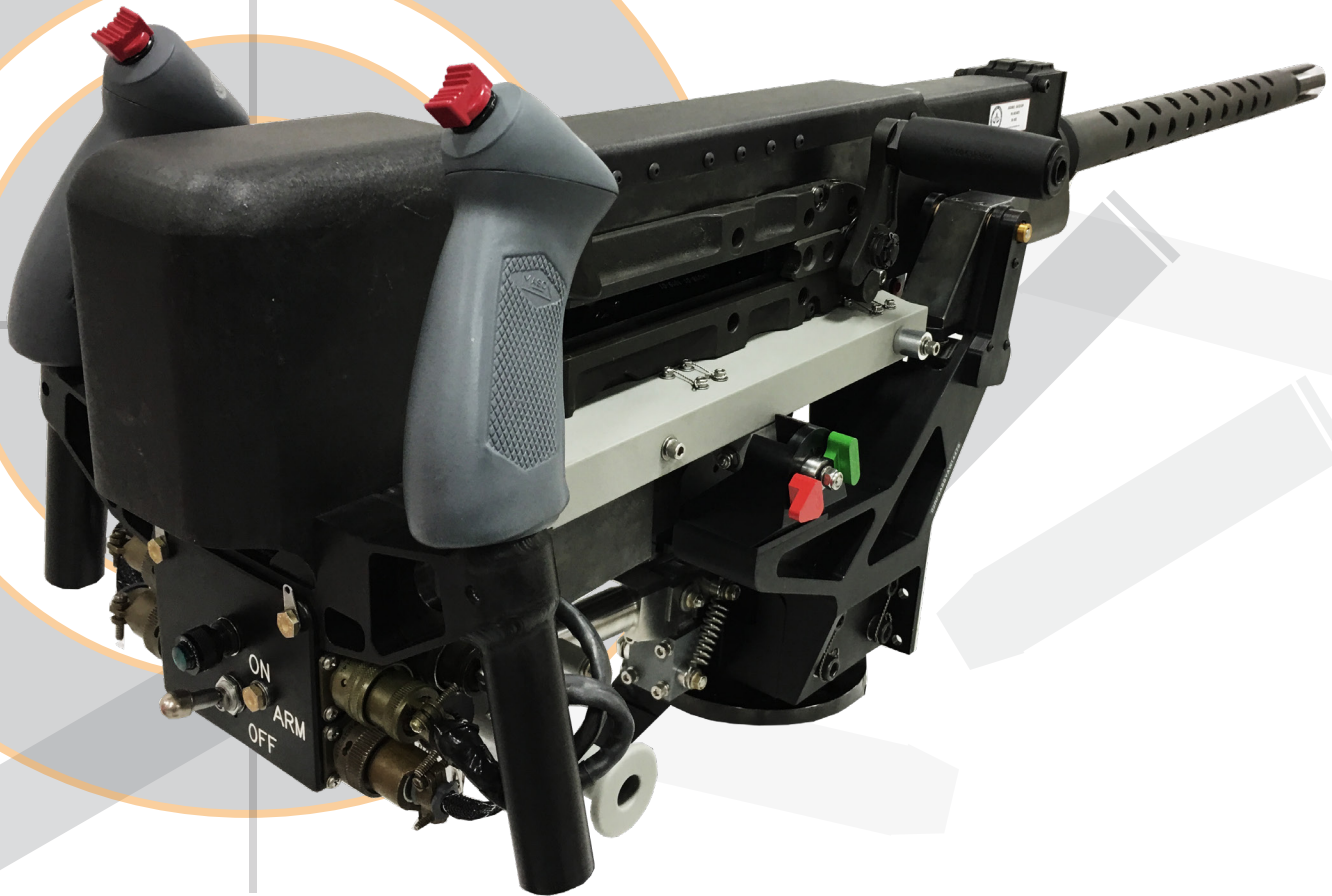

ACME WORLDWIDE ENTERPRISES

1710 RANDOLPH COURT SE
ALBUQUERQUE NM, 87106
(505) 243-0400

WWW.ACME-WORLDWIDE.COM

GAU-18

REPLICA WEAPON TRAINING SYSTEMS

PATENT #'s 8690575, 9175922, 9568268

ACME's ultra-realistic replica weapons look, feel and function just like the actual machine guns. And they're coupled to a patented, all-electric, full-force, full-rate-of-fire recoil system.

A full set of sensors monitor the weapon status and gunner's actions. Replaceable ammo cans and reloading logic train gunners to load, feed, charge, and fire quickly and correctly.

Insertable jams, runaways, sluggish fire, and misfires prepare gunners to deal with worst-case weapon issues.

- Replica Weapon – Ultra-realistic GAU-18 weapon with sensors
- Gun Active Recoil (GAR®) Cradle – Weapon Cradle with integral, patented, all-electric, full-force, full-rate-of-fire recoil
- Electronics Chassis – Provides power and electronic drives for gun sensor and recoil system
- Weapon Mount – Can be a tripod or specific vehicle or aircraft mount
- Power and Signal Cables – Standard 25' Cables allow weapon training away from remotely located electronics and power source
- Technical Data Package – Standard Operations & Maintenance Manual, Interface Control Document, Acceptance Test Procedures
- Encoders – High-precision elevation and azimuth encoders report weapon position in real-time and for every shot
- Warranty – One-year, Return-to-Factory warranty protects the product

NOT AN ACTUAL WEAPON!

High-fidelity replica weapon that is not a firearm, and can't be made to load or fire a round. Replica emulates form, function, grips, controls, weight, and balance. Inert ammo can be fed into the body.